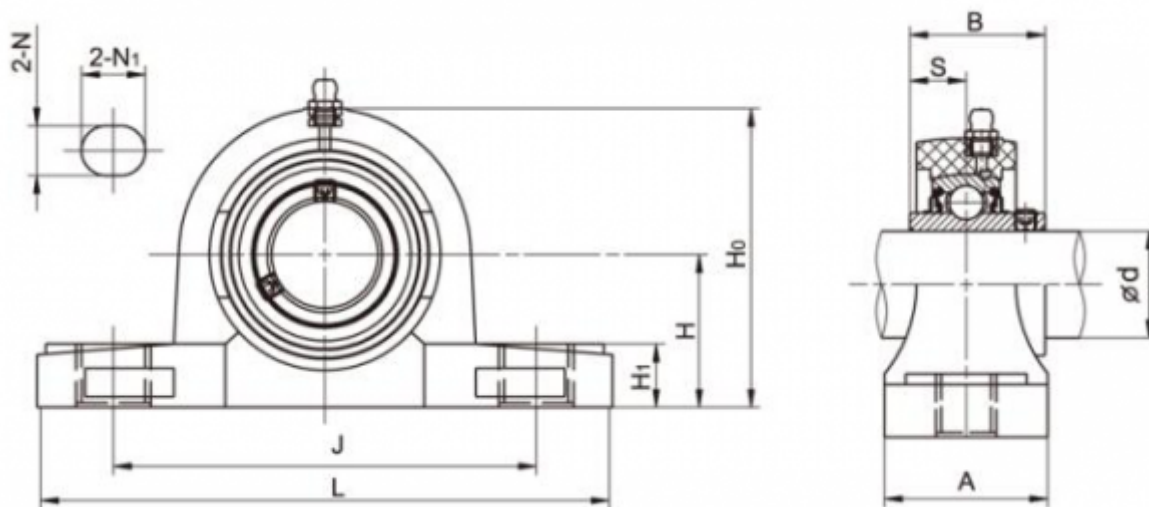

# Data Sheet

Article number: 54810622031

Description: Pillow block TP-SUCP203 LDK f/shaft dia.17 mm  
Insert stainless, house black thermopl.

## Measures

A = 38	L = 127
B = 31	N = 11
Bolt = M10	N1 = 14
d = 17	S = 12.7
H = 33.3	
H0 = 65.5	
H1 = 15	
J = 95	